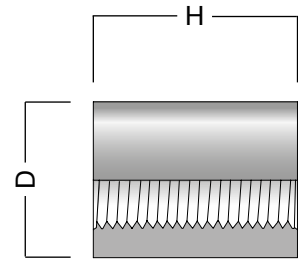

8284 - Heavy welding socket

Female BSPP thread

Thread BSPP	ØD (mm)	H (mm)	Order code Steel
1/4-19	22	37	8284-04-04
3/8-19	22	38	8284-06-06
1/2-14	29	48	8284-08-08
3/4-14	35	51	8284-12-12
1-11	45	60	8284-16-16
1 1/4-11	60	67	8284-20-20
1 1/2-11	65	79	8284-24-24
2-11	70	90	8284-32-32