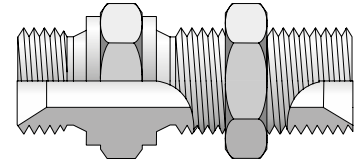

Adapters

8248 - Bulkhead union

BSPP 60° Cone end
Supplied with locknut

Thread BSPP	Order code Steel	Parker cross reference Steel	Order code Stainless Steel	Parker cross reference Stainless Steel
1/4-19	8248-04-04	4WMK4WL4NMS	8248-04-04RVS	4WMK4WL4NMSS
3/8-19	8248-06-06	6WMK4WL4NMS	8248-06-06RVS	6WMK4WL4NMSS
1/2-14	8248-08-08	8WMK4WL4NMS	8248-08-08RVS	8WMK4WL4NMSS
5/8-14	8248-10-10	10WMK4WL4NMS	8248-10-10RVS	10WMK4WL4NMSS
3/4-14	8248-12-12	12WMK4WL4NMS	8248-12-12RVS	12WMK4WL4NMSS
1-11	8248-16-16	16WMK4WL4NMS	8248-16-16RVS	16WMK4WL4NMSS
1 1/4-11	8248-20-20	20WMK4WL4NMS	8248-20-20RVS	20WMK4WL4NMSS
1 1/2-11	8248-24-24	24WMK4WL4NMS	8248-24-24RVS	24WMK4WL4NMSS
2-11	8248-32-32	-	8248-32-32RVS	-
2 1/2-11	8248-40-40	-	-	-

2142 - Hexagon head plug

Male BSPT thread

Thread BSPT	Order code Steel	Parker cross reference Steel	Order code Stainless Steel	Parker cross reference Stainless Steel
1/8-28	2142-02	1/8HP3MS	2142-02RVS	1/8HP3MSS
1/4-19	2142-04	1/4HP3MS	2142-04RVS	1/4HP3MSS
3/8-19	2142-06	3/8HP3MS	2142-06RVS	3/8HP3MSS
1/2-14	2142-08	1/2HP3MS	2142-08RVS	1/2HP3MSS
3/4-14	2142-12	3/4HP3MS	2142-12RVS	3/4HP3MSS
1-11	2142-16	1HP3MS	2142-16RVS	1HP3MSS
1 1/4-11	2142-20	-	2142-20RVS	-