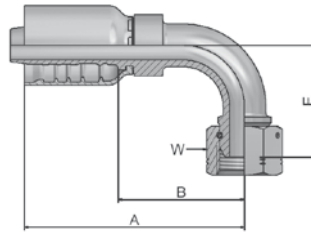

B2 Female BSP Parallel Pipe Swivel 90° Elbow (60° Cone)

BS 5200-B – DKR 90°

| Part Number | Hose I.D. | | | | Thread BSP | A mm | B mm | E mm | W mm |
|-------------|-----------|------|------|------|---------------|---------|---------|---------|---------|
| | DN | Inch | Size | mm | | | | | |
| 1B277-8-8 | 12 | 1/2 | -8 | 12.7 | 1/2x14 | 76 | 41 | 40 | 27 |
| 1B277-12-12 | 19 | 3/4 | -12 | 19.1 | 3/4x14 | 108 | 62 | 55 | 32 |
| 1B277-16-16 | 25 | 1 | -16 | 25.4 | 1x11 | 131 | 77 | 74 | 41 |

EA BSP Swivel Female with O-Ring (60° Cone)

BS 5200 – ISO 12151-6 – DKOR

| Part Number | Hose I.D. | | | | Thread BSP | A mm | B mm | W mm |
|-------------|-----------|-------|------|------|---------------|---------|---------|---------|
| | DN | Inch | Size | mm | | | | |
| 1EA77-8-8 | 12 | 1/2 | -8 | 12.7 | 1/2x14 | 58 | 23 | 27 |
| 1EA77-10-10 | 16 | 5/8 | -10 | 15.9 | 5/8x14 | 62 | 23 | 30 |
| 1EA77-12-10 | 16 | 5/8 | -10 | 15.9 | 3/4x14 | 63 | 24 | 32 |
| 1EA77-12-12 | 19 | 3/4 | -12 | 19.1 | 3/4x14 | 72 | 26 | 32 |
| 1EA77-16-12 | 19 | 3/4 | -12 | 19.1 | 1x11 | 82 | 36 | 41 |
| 1EA77-12-16 | 25 | 1 | -16 | 25.4 | 3/4x14 | 83 | 29 | 32 |
| 1EA77-16-16 | 25 | 1 | -16 | 25.4 | 1x11 | 90 | 36 | 41 |
| 1EA77-20-20 | 31 | 1 1/4 | -20 | 31.8 | 1 1/4x11 | 96 | 33 | 50 |
| 1EA77-24-24 | 38 | 1 1/2 | -24 | 38.1 | 1 1/2 | 103 | 36 | 55 |
| 1EA77-32-32 | 51 | 2 | -32 | 50.8 | 2 | 118 | 40 | 70 |