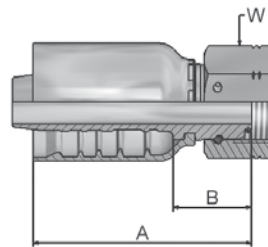

B2 Female BSP Parallel Pipe Swivel 90° Elbow (60° Cone)

BS 5200-B – DKR 90°

| Part Number | Hose I.D. | | | | Thread BSP | A mm | B mm | E mm | W mm |
|-------------|-----------|------|------|------|---------------|---------|---------|---------|---------|
| | DN | Inch | Size | mm | | | | | |
| 1B277-8-8 | 12 | 1/2 | -8 | 12.7 | 1/2x14 | 76 | 41 | 40 | 27 |
| 1B277-12-12 | 19 | 3/4 | -12 | 19.1 | 3/4x14 | 108 | 62 | 55 | 32 |
| 1B277-16-16 | 25 | 1 | -16 | 25.4 | 1x11 | 131 | 77 | 74 | 41 |

EA BSP Swivel Female with O-Ring (60° Cone)

BS 5200 – ISO 12151-6 – DKOR

| Part Number | Hose I.D. | | | | Thread BSP | A mm | B mm | W mm |
|-------------|-----------|-------|------|------|---------------|---------|---------|---------|
| | DN | Inch | Size | mm | | | | |
| 1EA77-8-8 | 12 | 1/2 | -8 | 12.7 | 1/2x14 | 58 | 23 | 27 |
| 1EA77-10-10 | 16 | 5/8 | -10 | 15.9 | 5/8x14 | 62 | 23 | 30 |
| 1EA77-12-10 | 16 | 5/8 | -10 | 15.9 | 3/4x14 | 63 | 24 | 32 |
| 1EA77-12-12 | 19 | 3/4 | -12 | 19.1 | 3/4x14 | 72 | 26 | 32 |
| 1EA77-16-12 | 19 | 3/4 | -12 | 19.1 | 1x11 | 82 | 36 | 41 |
| 1EA77-12-16 | 25 | 1 | -16 | 25.4 | 3/4x14 | 83 | 29 | 32 |
| 1EA77-16-16 | 25 | 1 | -16 | 25.4 | 1x11 | 90 | 36 | 41 |
| 1EA77-20-20 | 31 | 1 1/4 | -20 | 31.8 | 1 1/4x11 | 96 | 33 | 50 |
| 1EA77-24-24 | 38 | 1 1/2 | -24 | 38.1 | 1 1/2 | 103 | 36 | 55 |
| 1EA77-32-32 | 51 | 2 | -32 | 50.8 | 2 | 118 | 40 | 70 |