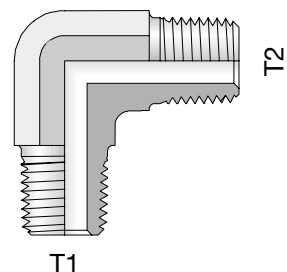

8655 - Male thread elbow 90°

Male NPTF thread / Male NPTF thread

Thread NPT/NPTF T1	Thread NPT/NPTF T2	Order code Steel	Parker cross reference Steel	Order code Stainless Steel	Parker cross reference Stainless Steel
1/8-27	1/8-27	8655-02-02	1/8 CR-S	8655-02-02RVS	1/8 CR-SS
1/4-18	1/4-18	8655-04-04	1/4 CR-S	8655-04-04RVS	1/4 CR-SS
3/8-18	3/8-18	8655-06-06	3/8 CR-S	8655-06-06RVS	3/8 CR-SS
3/8-18	1/4-18	8655-04-06	3/8 X 1/4 CR-S	8655-04-06RVS	3/8 X 1/4 CR-SS
1/2-14	1/2-14	8655-08-08	1/2 CR-S	8655-08-08RVS	1/2 CR-SS
1/2-14	3/8-18	8655-06-08	1/2 X 3/8 CR-S	8655-06-08RVS	1/2 X 3/8 CR-SS
3/4-14	3/4-14	8655-12-12	3/4 CR-S	8655-12-12RVS	3/4 CR-SS
3/4-14	1/2-14	8655-08-12	3/4 X 1/2 CR-S	8655-08-12RVS	3/4 X 1/2 CR-SS
1-11.5	1-11.5	8655-16-16	1 CR-S	8655-16-16RVS	1 CR-SS
1 1/4-11.5	1 1/4-11.5	8655-20-20	1 1/4 CR-S	8655-20-20RVS	1 1/4 CR-SS
1 1/2-11.5	1 1/2-11.5	8655-24-24	1 1/2 CR-S	8655-24-24RVS	1 1/2 CR-SS
2-11.5	2-11.5	8655-32-32	-	8655-32-32RVS	-