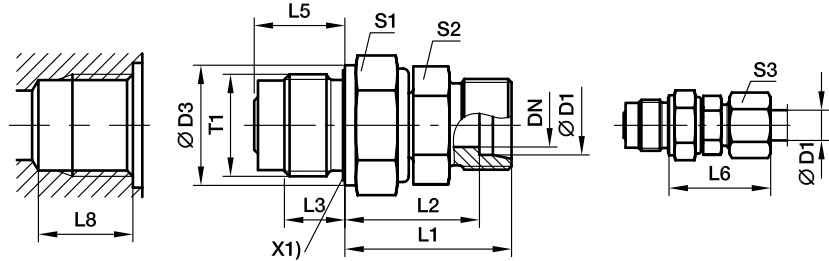

DVGE-R - Straight male stud plain bearing rotary union

Male BSPP thread – ED-seal / EO 24° cone end

X1) Eolastic-sealing

| Series | Ø D1 | T1 | DN | D3 | L1 | L2 | L3 | L5 | L6 | S1 | S2 | S3 | Weight g/1 piece | Order code | PN (bar) |
|--------|-----------|-----------|------|------|------|------|------|------|----|----|----|-----|------------------|------------|----------|
| L | 06 | G 1/4 A | 4.0 | 19 | 28.0 | 21.0 | 12 | 18.0 | 40 | 19 | 12 | 14 | 43 | DVGE06LR | 40 |
| | 08 | G 1/4 A | 5.0 | 19 | 28.0 | 21.0 | 12 | 18.0 | 40 | 19 | 14 | 17 | 44 | DVGE08LR | 40 |
| | 10 | G 3/8 A | 6.0 | 22 | 32.0 | 25.0 | 12 | 18.0 | 40 | 24 | 17 | 19 | 74 | DVGE10LR | 40 |
| | 12 | G 1/2 A | 8.0 | 27 | 34.0 | 27.0 | 14 | 21.0 | 42 | 27 | 19 | 22 | 116 | DVGE12LR | 40 |
| | 15 | G 3/4 A | 10.0 | 32 | 39.0 | 32.0 | 16 | 24.0 | 47 | 32 | 24 | 27 | 214 | DVGE15LR | 40 |
| | 18 | G 1 A | 16.0 | 40 | 42.5 | 35.0 | 18 | 27.5 | 51 | 41 | 27 | 32 | 337 | DVGE18LR | 40 |
| | 22 | G 1 A | 16.0 | 40 | 46.5 | 39.0 | 18 | 27.5 | 55 | 41 | 32 | 36 | 376 | DVGE22LR | 40 |
| | 28 | G 1 1/4 A | 22.0 | 50 | 48.0 | 40.5 | 20 | 31.0 | 57 | 50 | 41 | 41 | 586 | DVGE28LR | 40 |
| 35 | G 1 1/2 A | 25.0 | 55 | 55.0 | 44.5 | 22 | 35.0 | 66 | 55 | 46 | 50 | 868 | DVGE35LR | 40 | |
| S | 06 | G 1/4 A | 4.0 | 19 | 30.0 | 23.0 | 12 | 18.0 | 38 | 19 | 14 | 17 | 50 | DVGE06SR | 100 |
| | 08 | G 1/4 A | 5.0 | 19 | 31.0 | 24.0 | 12 | 18.0 | 39 | 19 | 17 | 19 | 55 | DVGE08SR | 100 |
| | 10 | G 3/8 A | 6.0 | 22 | 34.0 | 26.5 | 12 | 18.0 | 43 | 24 | 19 | 22 | 85 | DVGE10SR | 100 |
| | 12 | G 1/2 A | 8.0 | 27 | 36.0 | 28.5 | 14 | 21.0 | 45 | 27 | 22 | 24 | 134 | DVGE12SR | 100 |
| | 14 | G 3/4 A | 10.0 | 32 | 41.0 | 33.0 | 16 | 24.0 | 51 | 32 | 24 | 27 | 220 | DVGE14SR | 100 |
| | 16 | G 3/4 A | 10.0 | 32 | 42.0 | 33.5 | 16 | 24.0 | 52 | 32 | 27 | 30 | 230 | DVGE16SR | 100 |
| | 20 | G 1 A | 16.0 | 40 | 48.5 | 38.0 | 18 | 27.5 | 60 | 41 | 32 | 36 | 385 | DVGE20SR | 100 |
| | 25 | G 1 A | 16.0 | 40 | 52.5 | 40.5 | 18 | 27.5 | 65 | 41 | 41 | 46 | 483 | DVGE25SR | 100 |
| | 30 | G 1 1/4 A | 22.0 | 50 | 55.0 | 41.5 | 20 | 31.0 | 68 | 50 | 46 | 50 | 691 | DVGE30SR | 100 |
| | 38 | G 1 1/2 A | 25.0 | 55 | 63.0 | 47.0 | 22 | 35.0 | 78 | 55 | 55 | 60 | 1080 | DVGE38SR | 100 |